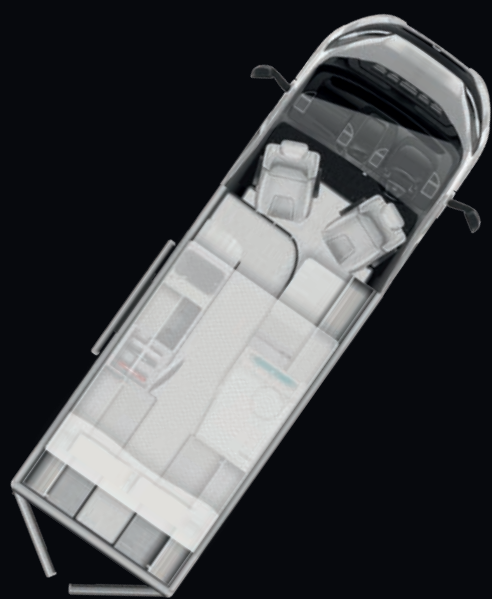

AUTO  TRAIL

ADVENTURE
2025

LAYOUTS

55

65

WELCOME

Spacious & Boundless

Define the spirit of adventure with the family-friendly Auto-Trail Adventure 55 and 65 campervans. The compact Adventure 55, under six meters long, comfortably sleeps up to four, making it perfect for spontaneous family getaways. Featuring a pop-top roof and a rear make-up bed, this campervan is designed for families, couples and solo travellers seeking thrilling escapes.

For those needing extra space, the Adventure 65 offers an extended version of the Adventure 55, with an added 0.36m in length, this campervan boasts an even more spacious living area, making it ideal for young families. Built on the sleek Fiat Ducato chassis, both models offer 16" alloys wheels as standard, and upgraded awnings for the 2025 season for a stylish and awe inspiring look.

Why choose an Adventure

- Every model sleeps and seats four
- 3-fold ladder with hatch cover
- Flexi solar panel
- 5 external colours to choose from

Discover the adventure of a lifetime with the entire Adventure range. Scan the QR code now to explore the versatile, feature-packed models that are designed for ultimate comfort and freedom on the road. With just one quick scan you can browse the models, view interior features, and embark on your perfect journey in style.

Adventure 65

- Rear double bed dimensions 1.86m x 1.63m (6'1" x 5'4")*
- Pop top roof bed dimensions 2.00m x 1.3m (6'7" X 4'3")*
- Fix & Go wheel repair kit
- 12-volt compressor fridge
- Whale heat air space and expanse water heating, chassis mounted
- 25L LPG gas tank
- Electrically operated external step
- Max gross weight – 3500kg
- Mass in running order – 3135kg
- Max towing weight – 2500kg